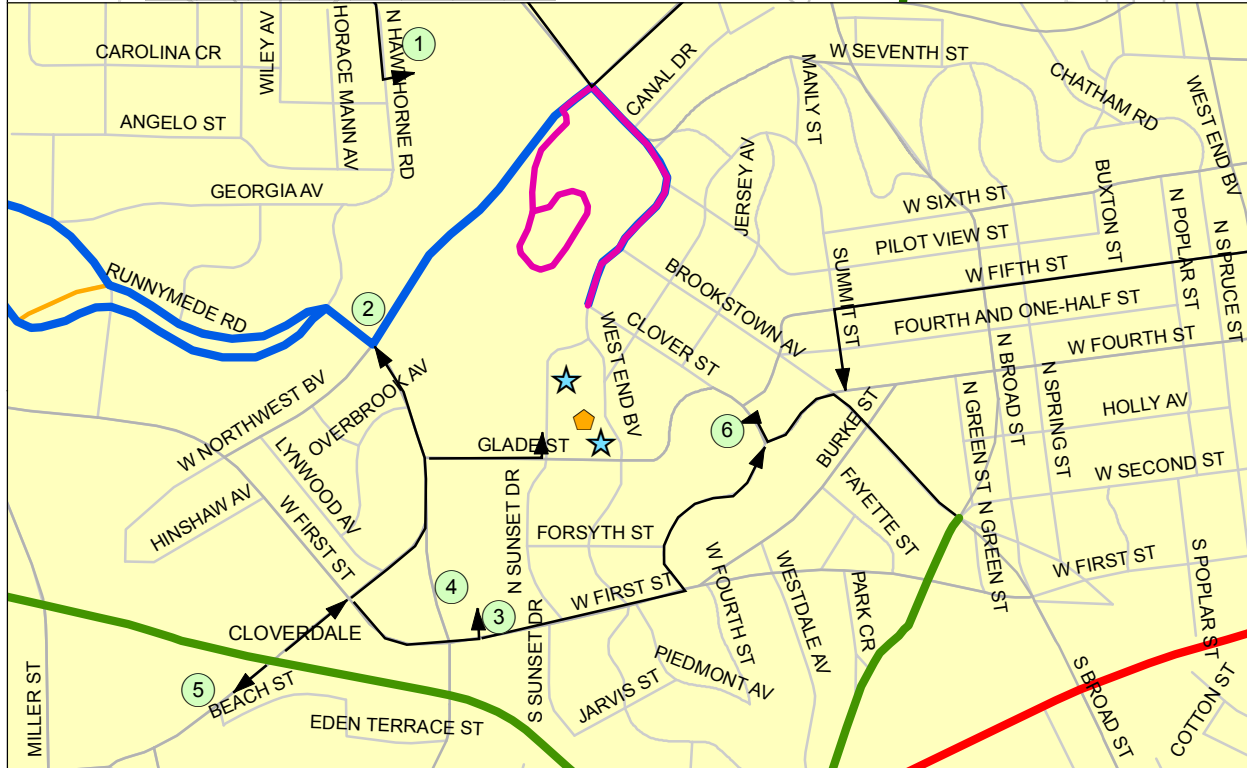

YMCA Mistletoe Race Routes

- VIP Parking (Blue star)
- Parking (Green circle)
- William G. White YMCA (Orange pentagon)
- Fun Run Route (Pink line)
- 5K Route (Blue line)
- Half Marathon Route (Orange line)
- Business 40 Closure (Red line)
- Detour Routes (Green line)
- Alternate Routes (Black line)

YMCA Mistletoe Run

Parking Locations

VIP Parking A and B - William G. White YMCA

- 1) Reynolds High School
- 2) Wiley Middle School
- 3) Cin Cin Burger Bar (formerly Twin City Diner)
- 4) Brunson Elementary School
- 5) Wake Forest Baptist Health Parking Lot
- 6) Concinnity Marketing